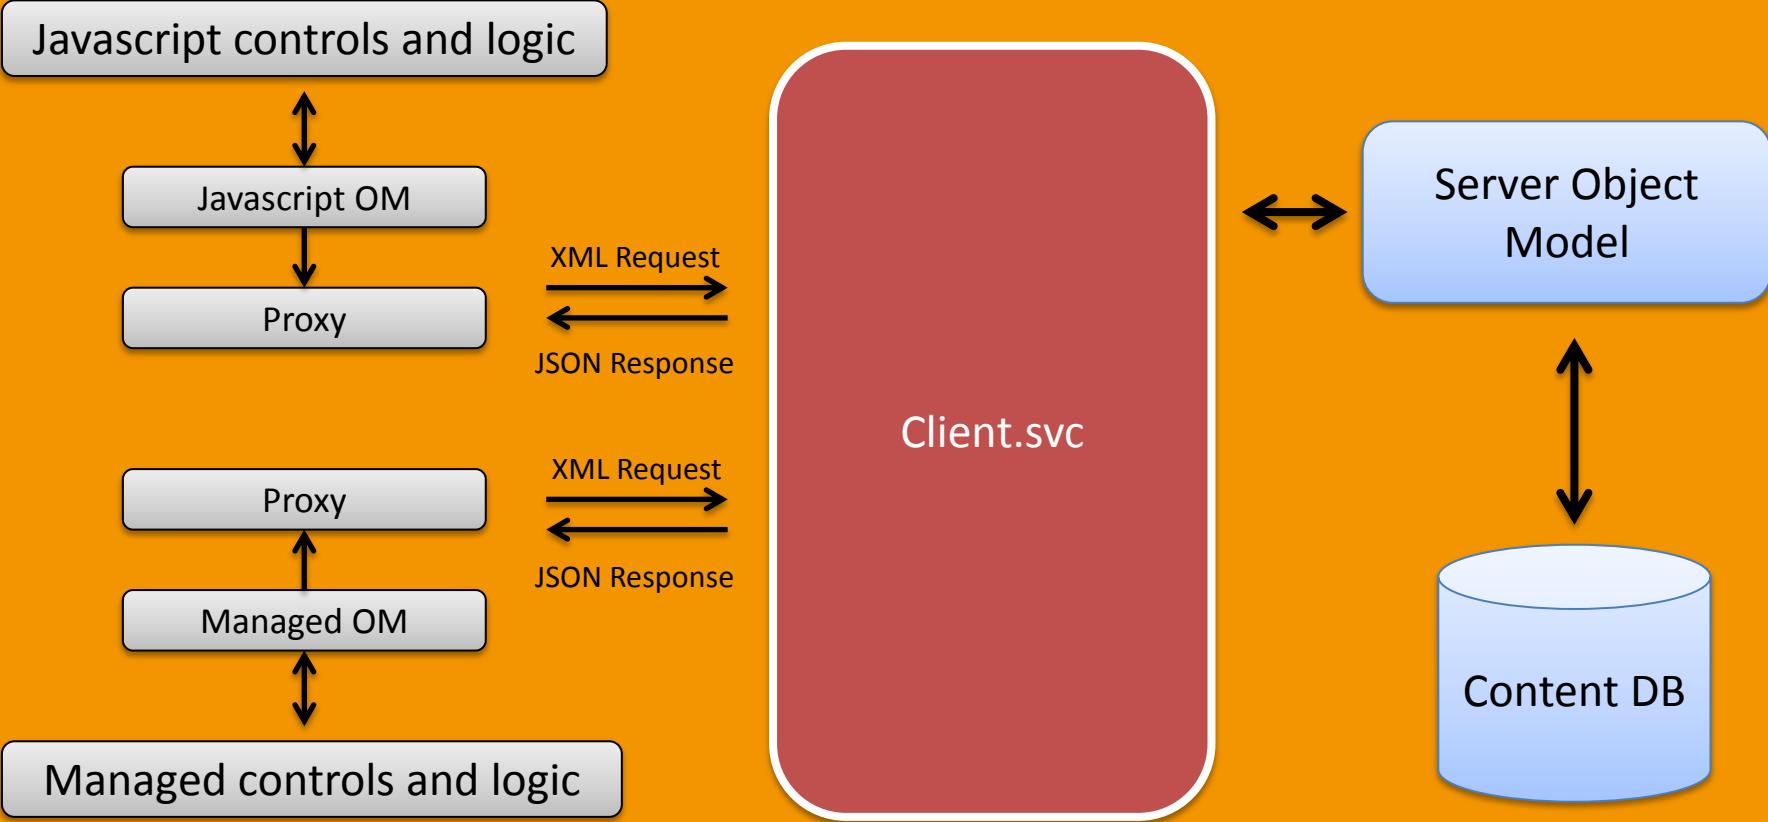

Client Object Model

SharePoint & CRM day

Giuseppe Marchi – www.peppedotnet.it